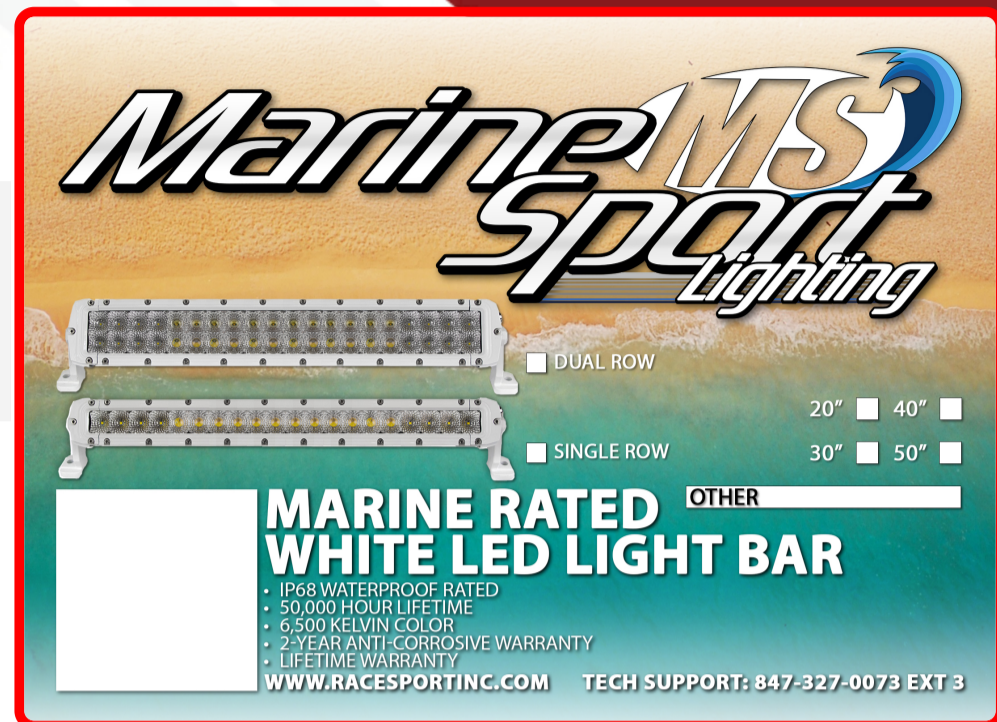

**SKU # MS-MRSR30**

**Part # 1003217**

Description

Discontinued - Superseded by part # MS140WSRS

**Categories** Marine, Marine Sport Lighting

**Sub-Categories**

Marine Sport® Heavy Duty Single Row LED Light Bars, Marine Series Light Bars

12,840lm

**Beam Pattern**

Combo

**Product Information**

Looking for increased visibility while docking your boat? Wish your boat's deck was illuminated better at night? Marine Sport® Lighting's marine grade single row LED light bars are the perfect solution for providing a blast of light wear you need it, when you need it. Marine Sport Lighting's MS-MRSR30 marine grade single row LED light bars feature high power CREE diodes producing 12,840 lumens of output power which means extended family activity time on the water and increased safety docking your boat when the fun is done. These light bars are equipped with a combination of spot and flood optics which means you get excellent projection distance without forfeiting functional width of the beam pattern. The MS-MRSR30 is fastened with a rubber grommet and injection sealant to provide IP68 rated defense against water intrusion and environmental attack which means you can land that fish no matter the weather conditions. We also coated the light bar with a durable powder coat and a